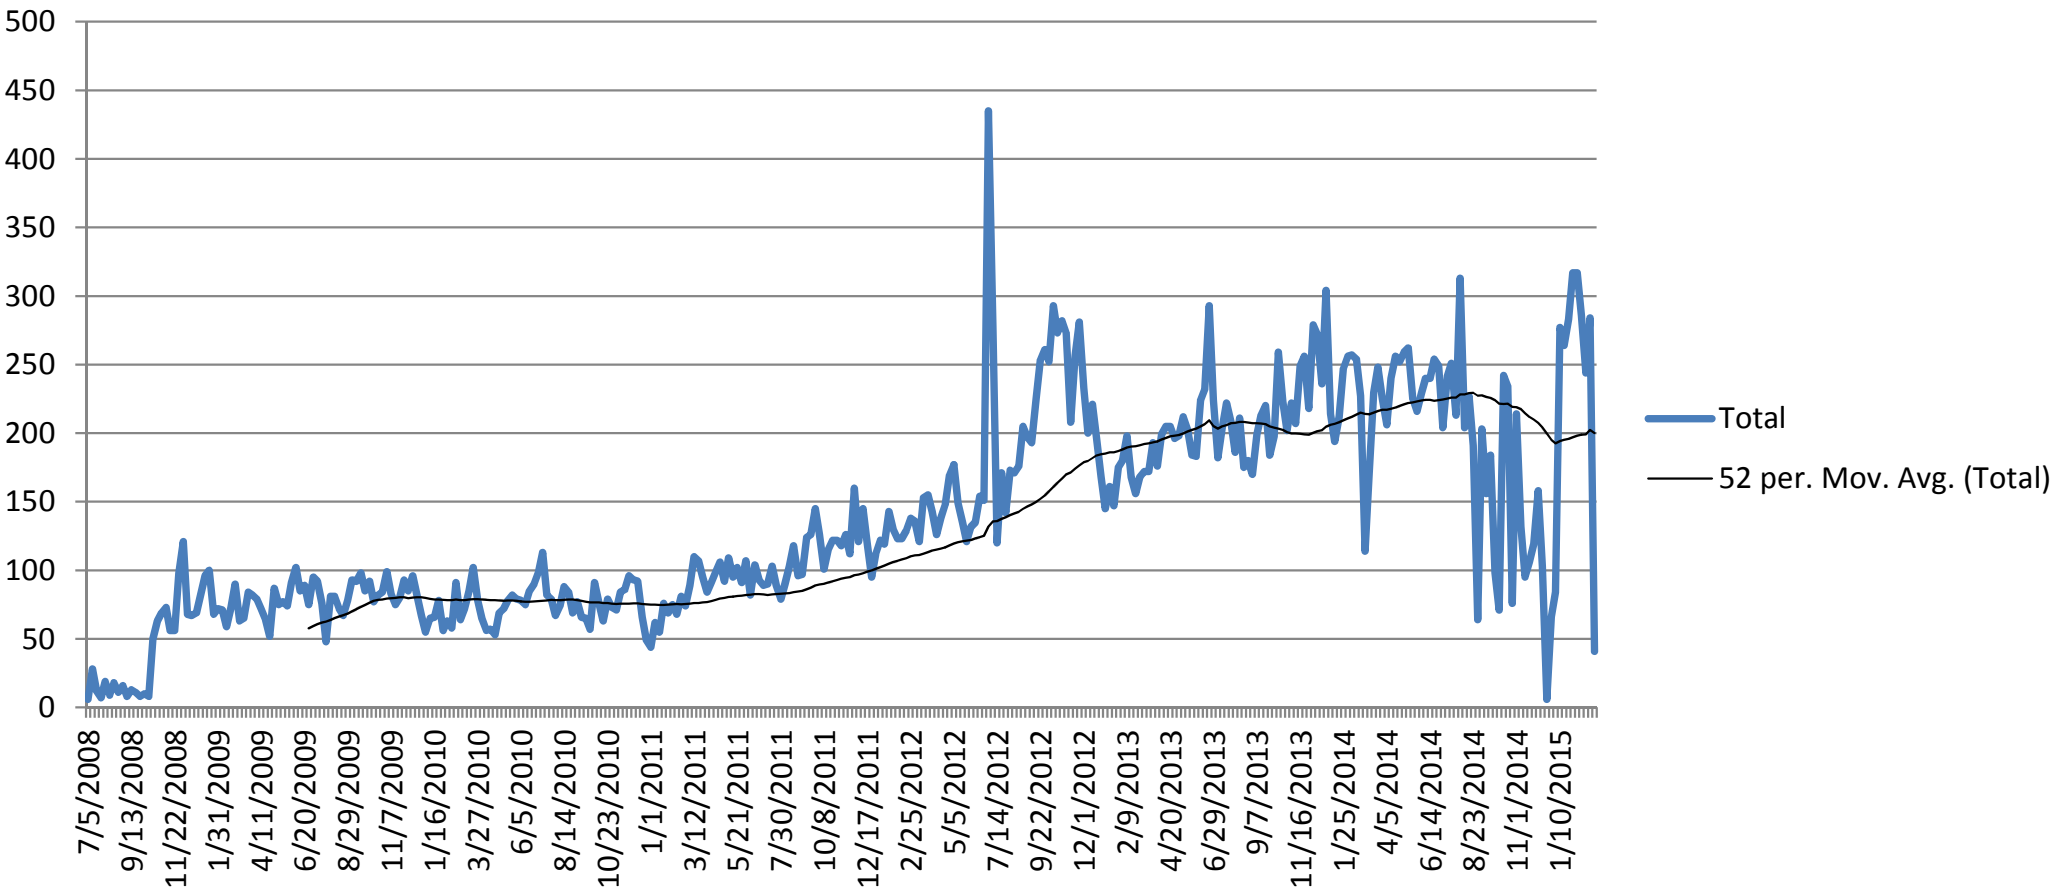

Sum of Unit

E-mails received by week (dip in late 2014 is due to partial cleanup)

DateOfWeekNo